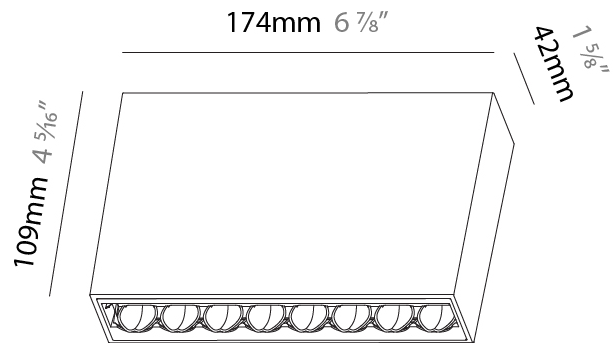

GENERAL

Series: Magiq Hollow Wallwash
Subseries: Magiq Hollow Wallwash
Brand: Prolight
Division: Architectural
Mounting Type: Surface
Mounting Location: Ceiling
Subcategory: Wallwash

PHYSICAL

Shape: Rectangle
Length (mm): 174
Length (in): 6 ⁷/₈
Width (mm): 42
Width (in): 1 ⁵/₈
Height (mm): 109
Height (in): 4 ⁵/₁₆
Light Distribution: Direct
Fixture Finish: SSR / BKV / CWI / CRY / HAB / UFT / ITA / RUA / FTG / MYG / LOD / PUS / FRO / FUP / KIA / POP / BLS / SPG / MEY / GOH / GUM / CHC / COM / ABZ / JAG / OBR / MOS / ROR
Holder Finish: WHI / BLK
Fixture Material: Aluminum Die Cast

ELECTRICAL

Lamp Type: LED (Zhaga Standard)
Input Wattage (W): 19
Total Output Wattage (W): 17.3
Dimming: Tri-Mode (Non-Dimming and Phase Dimming (120Vac only) and 0-10V Dimming)
Driver Included: Yes
Driver Location: Integrated
Driver Type: Constant Current - Universal
Driver Class: Class 1
Input Voltage (V): 120 - 277
Constant Current (mA): 700mA

LED

Number of LEDs: 4
Color Temperature (°K): 2700 / 3000 / 3500 / 4000
Max. Delivered Lumen (lm): 1270 / 1270 / 1513 / 1544
Nominal Lumen (lm): 1492 / 1492 / 1778 / 1814
CRI: >90 CRI
Efficiency (%): 80
Lamp Life (hrs): 50000

OPTICAL

Adjustability: Fixed

RATINGS AND CERTIFICATIONS

Certified By: Certified for North American Standards
IP rating: IP20