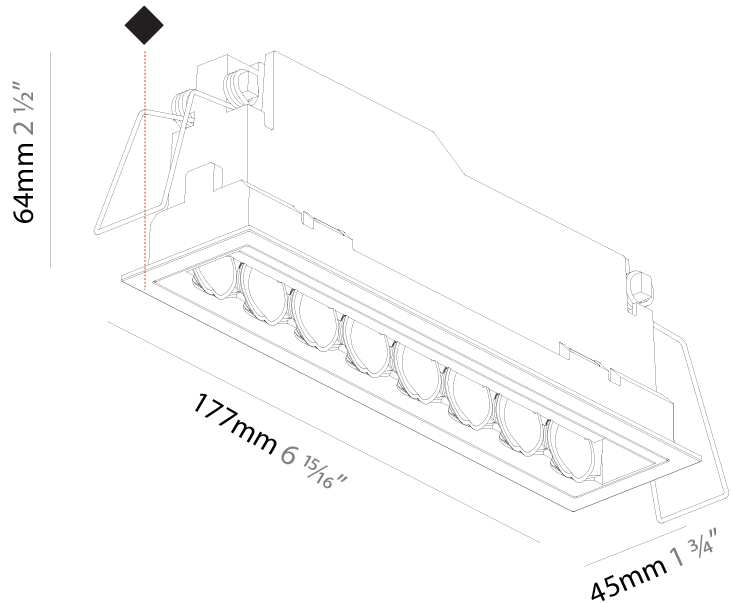

GENERAL

Series: Magiq Hollow Wallwash
Subseries: Magiq Hollow Wallwash
Brand: Prolicht
Division: Architectural
Mounting Type: Recessed
Mounting Location: Ceiling
Subcategory: Wallwash

PHYSICAL

Shape: Rectangle
Length (mm): 177
Length (in): 6 ¹⁵/₁₆
Width (mm): 45
Width (in): 1 ³/₄
Height (mm): 64
Height (in): 2 ¹/₂
Ceiling Thickness (mm): 5 - 30
Ceiling Thickness (in): 1/16 - 1 3/16
Min. Recessing Depth (mm): 100
Min. Recessing Depth (in): 3 ¹⁵/₁₆
Light Distribution: Downlight
Fixture Finish: SSR / BKV / CWI / CRY / HAB / UFT / ITA / RUA / FTG / MYG / LOD / PUS / FRO / FUP / KIA / POP / BLS / SPG / MEY / GOH / GUM / CHC / COM / ABZ / JAG / OBR / MOS / ROR
Fixture Material: Aluminum Die Cast
Cut-out Measurements: 170mm / 6 11/16" x 38mm / 1 1/2"

ELECTRICAL

Lamp Type: LED (Zhaga Standard)
Input Wattage (W): 19
Total Output Wattage (W): 17.2
Dimming: Tri-Mode (Non-Dimming and Phase Dimming (120Vac only) and 0-10V Dimming)
Driver Included: No
Driver Location: Remote
Driver Type: Constant Current - Universal
Driver Class: Class 2
Input Voltage (V): 120 - 277
Constant Current (MA): 700

LED

Number of LEDs: 8
Color Temperature (°K): 2700 / 3000 / 3500 / 4000
Max. Delivered Lumen (lm): 1270 / 1270 / 1513 / 1544
Nominal Lumen (lm): 1492 / 1492 / 1778 / 1814
CRI: >90 CRI
Lamp Life (hrs): 50000

OPTICAL

RATINGS AND CERTIFICATIONS

Certified By: CSA Certified to UL and CSA Standards
IP rating: IP20

100mm
3 15/16"

5 - 30 mm
3/16" - 1 3/16"

170mm x 38mm
6 11/16" x 1 1/2"