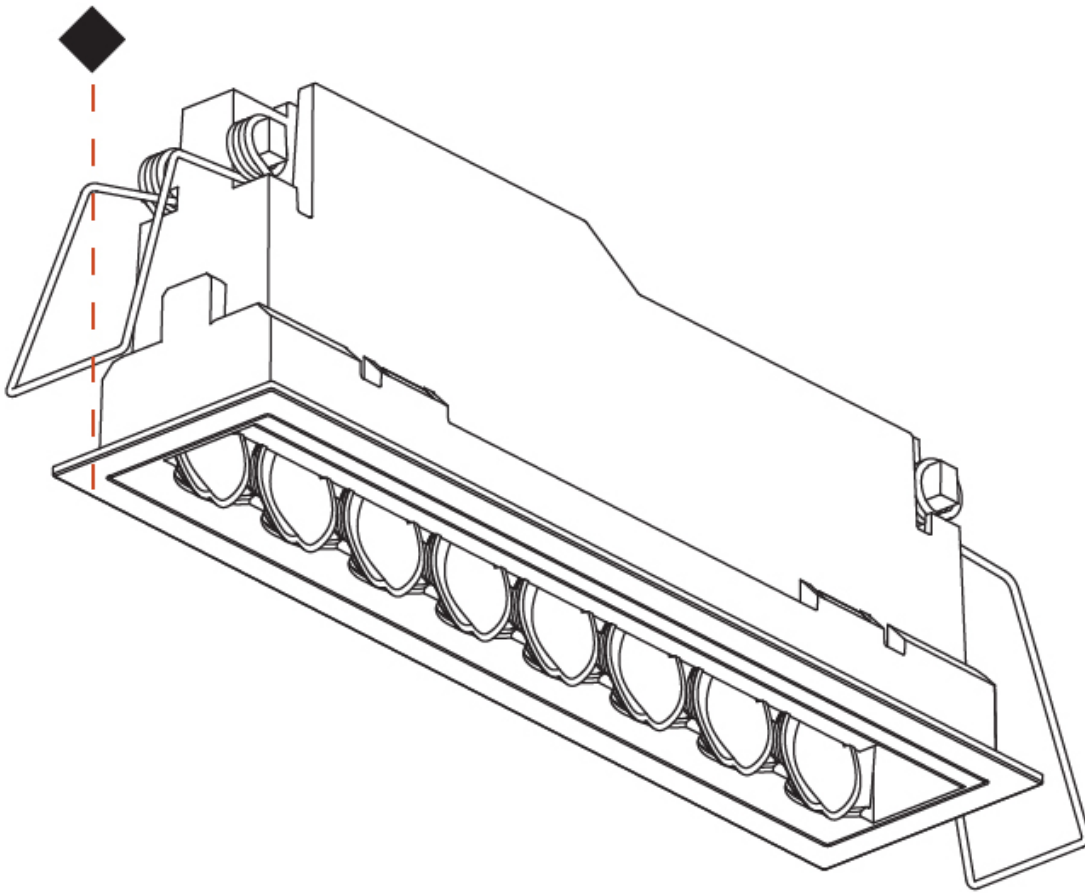

MAGIQ HOLLOW WALLWASH KORONA RECESSED

A35584-

PROJECT

TYPE

SPECIFIER

QUANTITY

DATE

A